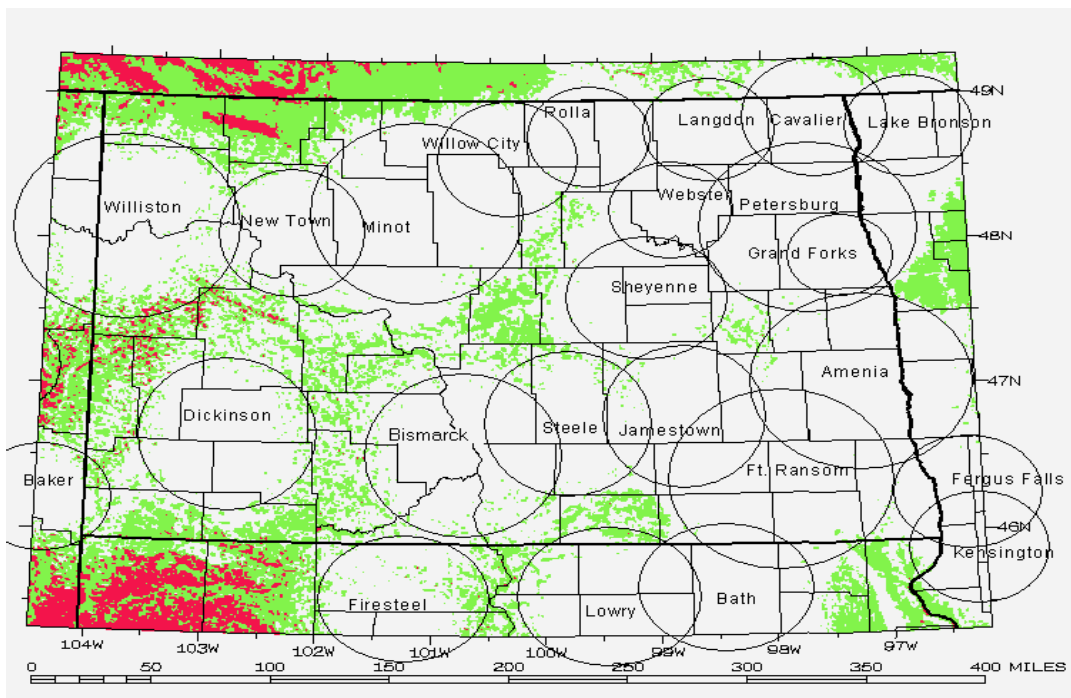

### NATIONAL WEATHER RADIO OPERATIONAL AREAS

**\*NOAA Weather Radio All Hazards Coverage\* \*North Dakota Stations\***

- WXL84 Williston 162.550 MHz
- WXL80 Dickinson 162.400 MHz
- WXL83 Minot 162.400 MHz
- WXL78 Bismarck 162.475 MHz
- WXL81 Jamestown 162.550 MHz
- WNG581 Steele/Napoleon 162.400 MHz
- KWN45 Willow City 162.450 MHz
- KWN44 Cavalier 162.450 MHz
- KWN43 Langdon 162.500 MHz
- KWN42 Rolla 162.475 MHz
- KWN46 Sheyenne 162.525 MHz
- WXM38 Petersburg 162.400 MHz
- WWF83 Grand Forks 162.475 MHz
- WNG25 Webster (Devils Lake) 162.425 MHz
- WXX42 Amenia (Fargo) 162.475 MHz
- WXN88 New Town 162.525 MHz
- WNG656 Ft. Ransom 162.525 MHz
- \*South Dakota Stations\***
- WXM25 Bath (Aberdeen) 162.475 MHz
- WXM40 Lowry/Mobridge 162.500 MHz
- WNG551 Firesteel 162.425 MHz
- \*Minnesota Stations\***
- WNG583 Lake Bronson 162.525 MHz
- WNG680 Fergus Falls 162.500 MHz
- WNG707 Kensington 162.425 MHz
- \*Montana Stations\***
- WXX57 Baker 162.550 MHz